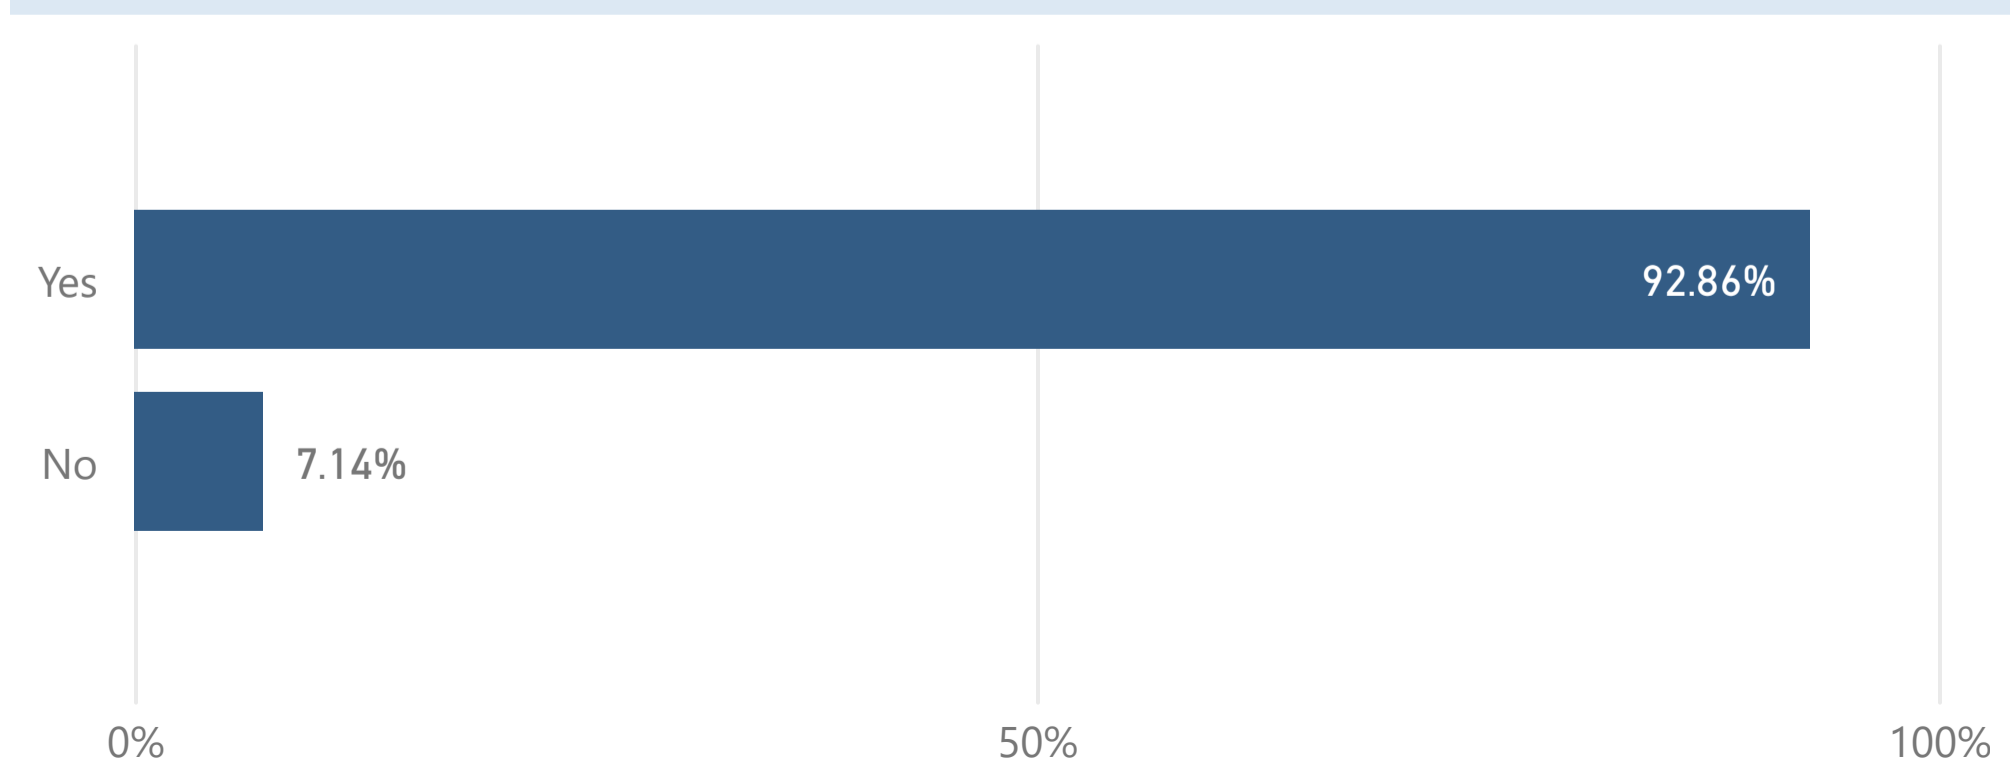

Academic Year
2022-2023

Major
Animation

Gender
All

Race
All

Age
All

Citizenship
All

Total Degrees Awarded
16

Number of Responses
14

Response Rate
87.5%

Count of responses may not sum across academic year, if a student delays their graduation.

If you could start college again, would you enroll at MTSU?

If you could choose your major again, would you choose same one?

- Asian
- Black or African A...
- Hispanic/Latino
- White