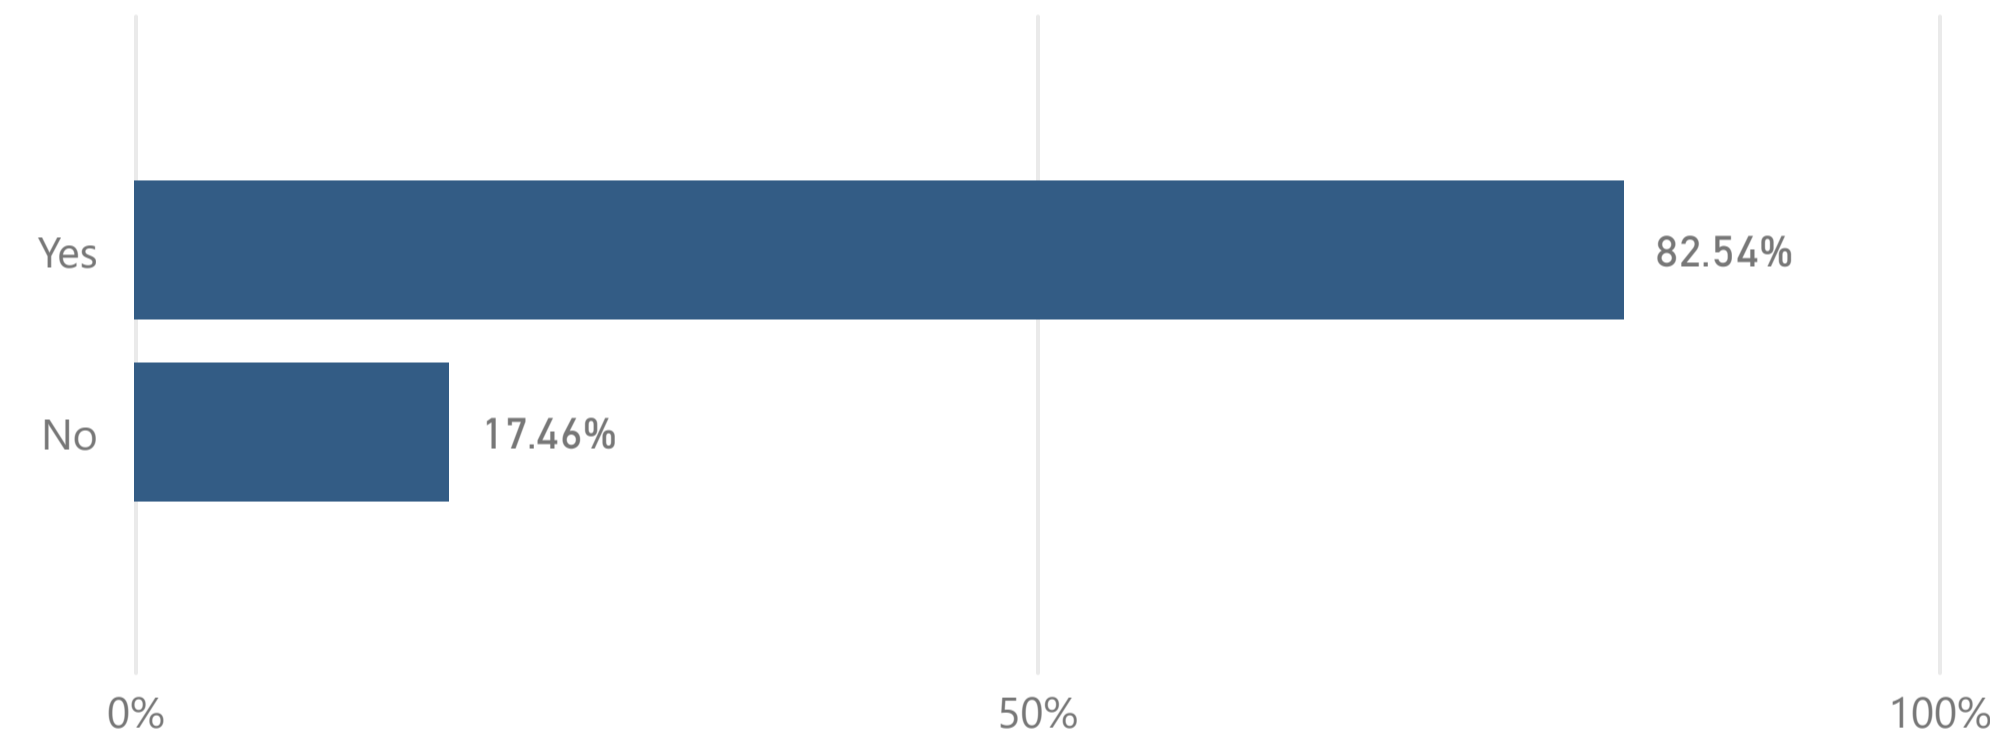

Academic Year
2022-2023

Major
Art

Gender
All

Race
All

Age
All

Citizenship
All

Total Degrees Awarded
87

Number of Responses
63

Response Rate
72.4%

Count of responses may not sum across academic year, if a student delays their graduation.

If you could start college again, would you enroll at MTSU?