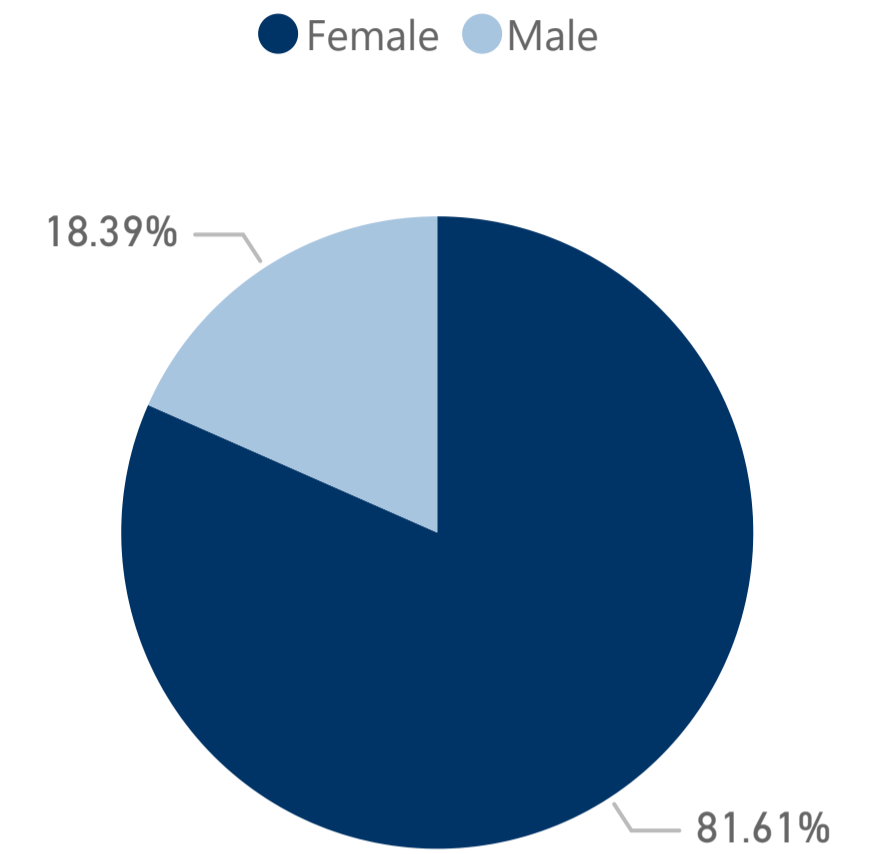

Academic Year
2022-2023

Major
Art

Gender
All

Race
All

Age
All

Citizenship
All

Total Degrees Awarded
87

Number of Responses
63

Response Rate
72.4%

Count of responses may not sum across academic year, if a student delays their graduation.

If you could start college again, would you enroll at MTSU?

If you could choose your major again, would you choose same one?

- Asian
- Black or African A...
- Hispanic/Latino
- Other (please spe...
- White

- 24 or under
- 25-30
- 31-35
- 36 or over

- U.S.