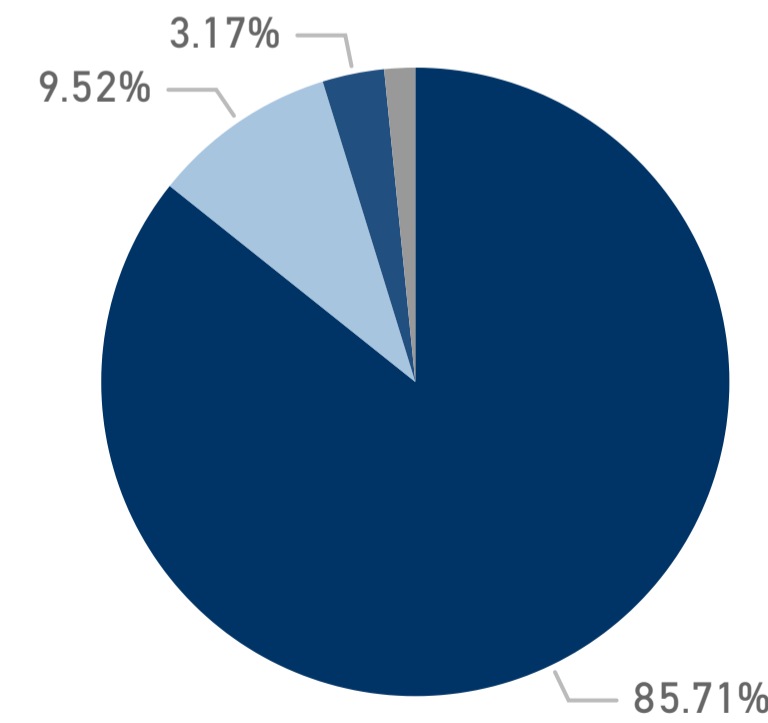

Academic Year
2022-2023

Major
Art

Gender
All

Race
All

Age
All

Citizenship
All

Total Degrees Awarded
87

Number of Responses
63

Response Rate
72.4%

Count of responses may not sum across academic year, if a student delays their graduation.

If you could start college again, would you enroll at MTSU?

If you could choose your major again, would you choose same one?

- Asian
- Black or African A...
- Hispanic/Latino
- Other (please spe...
- White

- 24 or under
- 25-30
- 31-35
- 36 or over

- U.S.