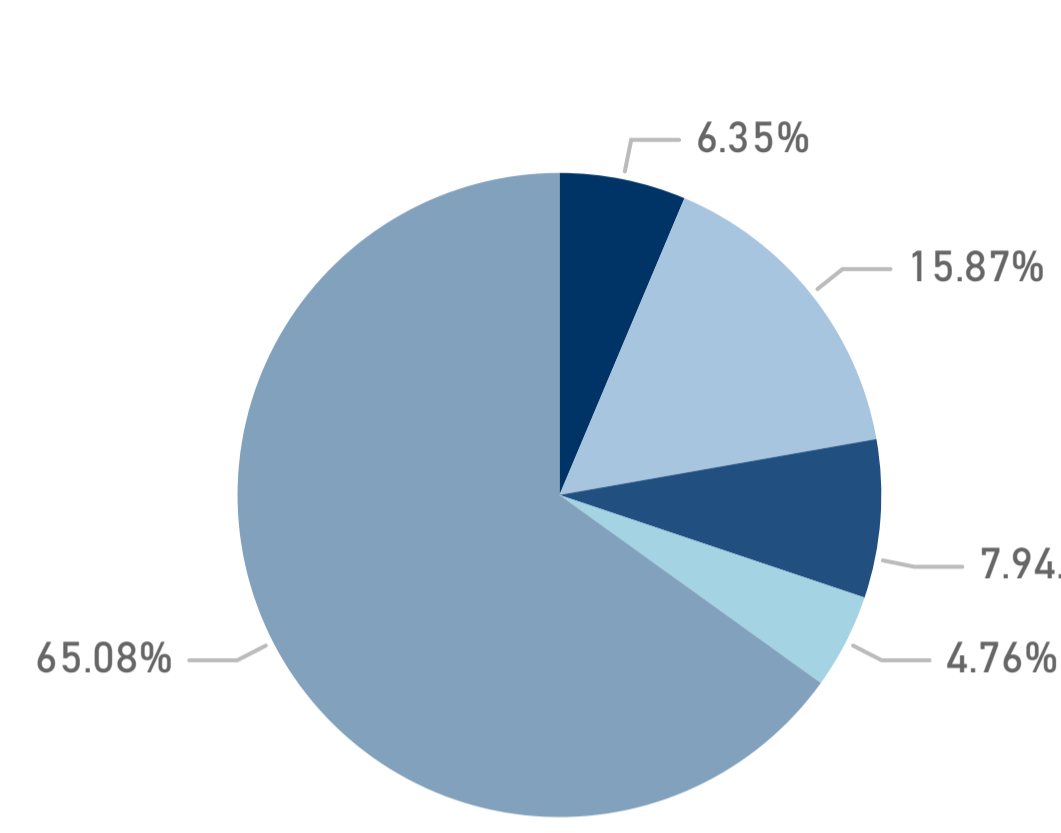

Response Rate
72.4%

Count of responses may not sum across academic year, if a student delays their graduation.

If you could start college again, would you enroll at MTSU?

If you could choose your major again, would you choose same one?

- Asian
- Black or African A...
- Hispanic/Latino
- Other (please spe...
- White

- 24 or under
- 25-30
- 31-35
- 36 or over

- U.S.