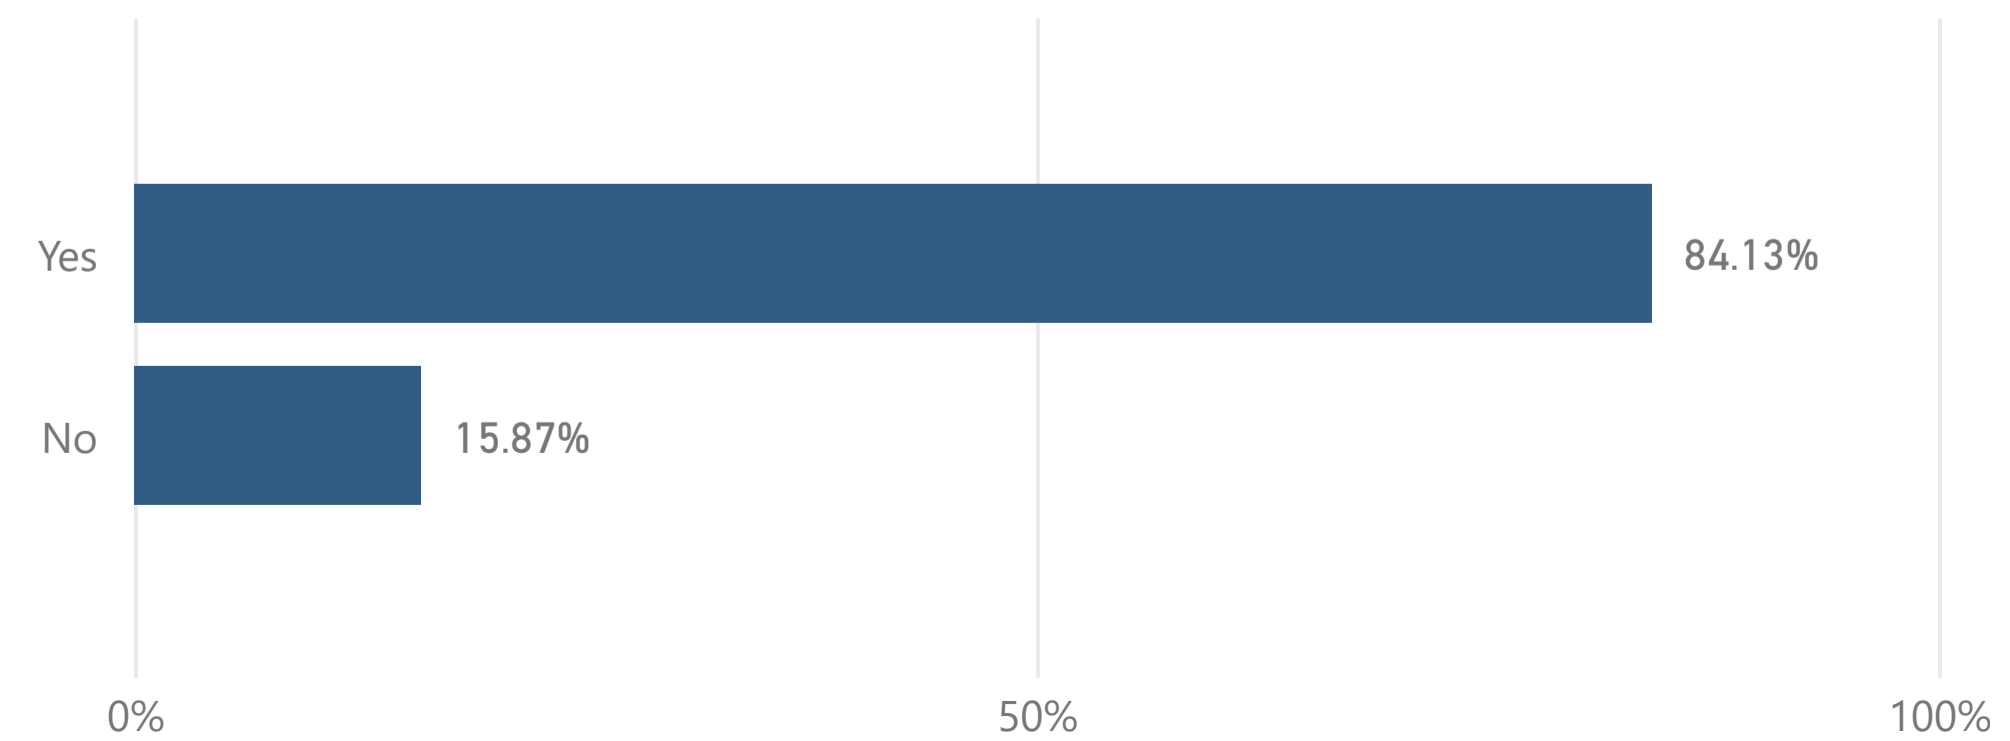

Academic Year
2022-2023

Major
Art

Gender
All

Race
All

Age
All

Citizenship
All

Total Degrees Awarded
87

Number of Responses
63

- Asian
- Black or African A...
- Hispanic/Latino
- Other (please spe...
- White

- 24 or under
- 25-30
- 31-35
- 36 or over

- U.S.