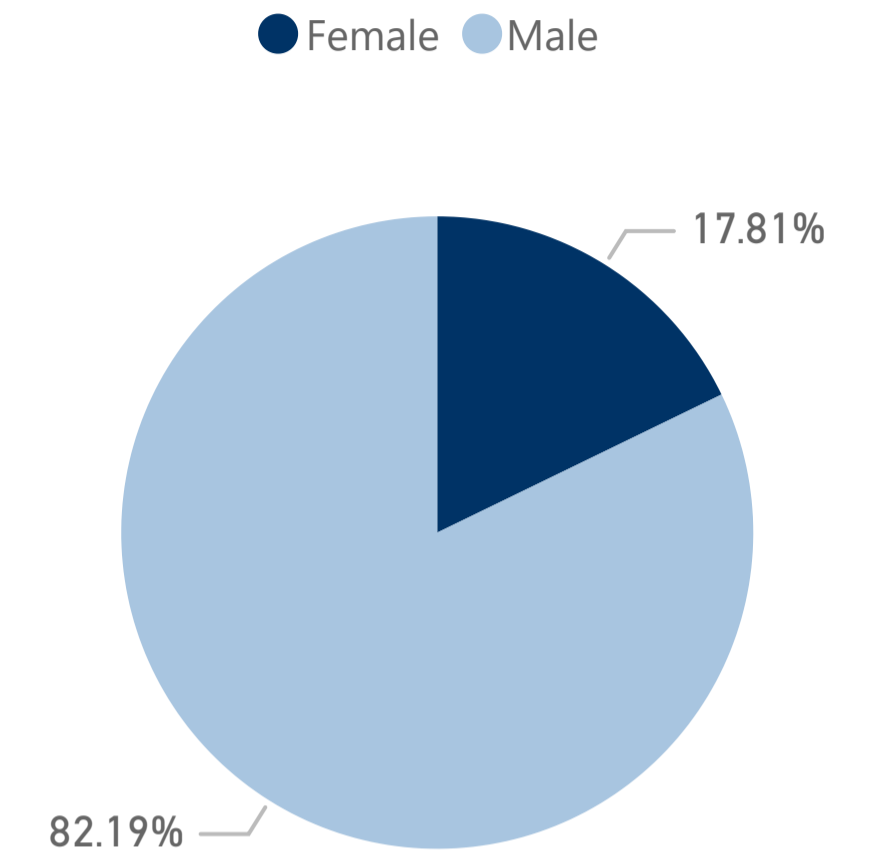

Response Rate  
**76.7%**

*Count of responses may not sum across academic year, if a student delays their graduation.*

If you could start college again, would you enroll at MTSU?

If you could choose your major again, would you choose same one?

- Asian
- Black or African A...
- Hispanic/Latino
- Other (please spe...
- White

- 24 or under
- 25-30
- 31-35
- 36 or over

- U.S.