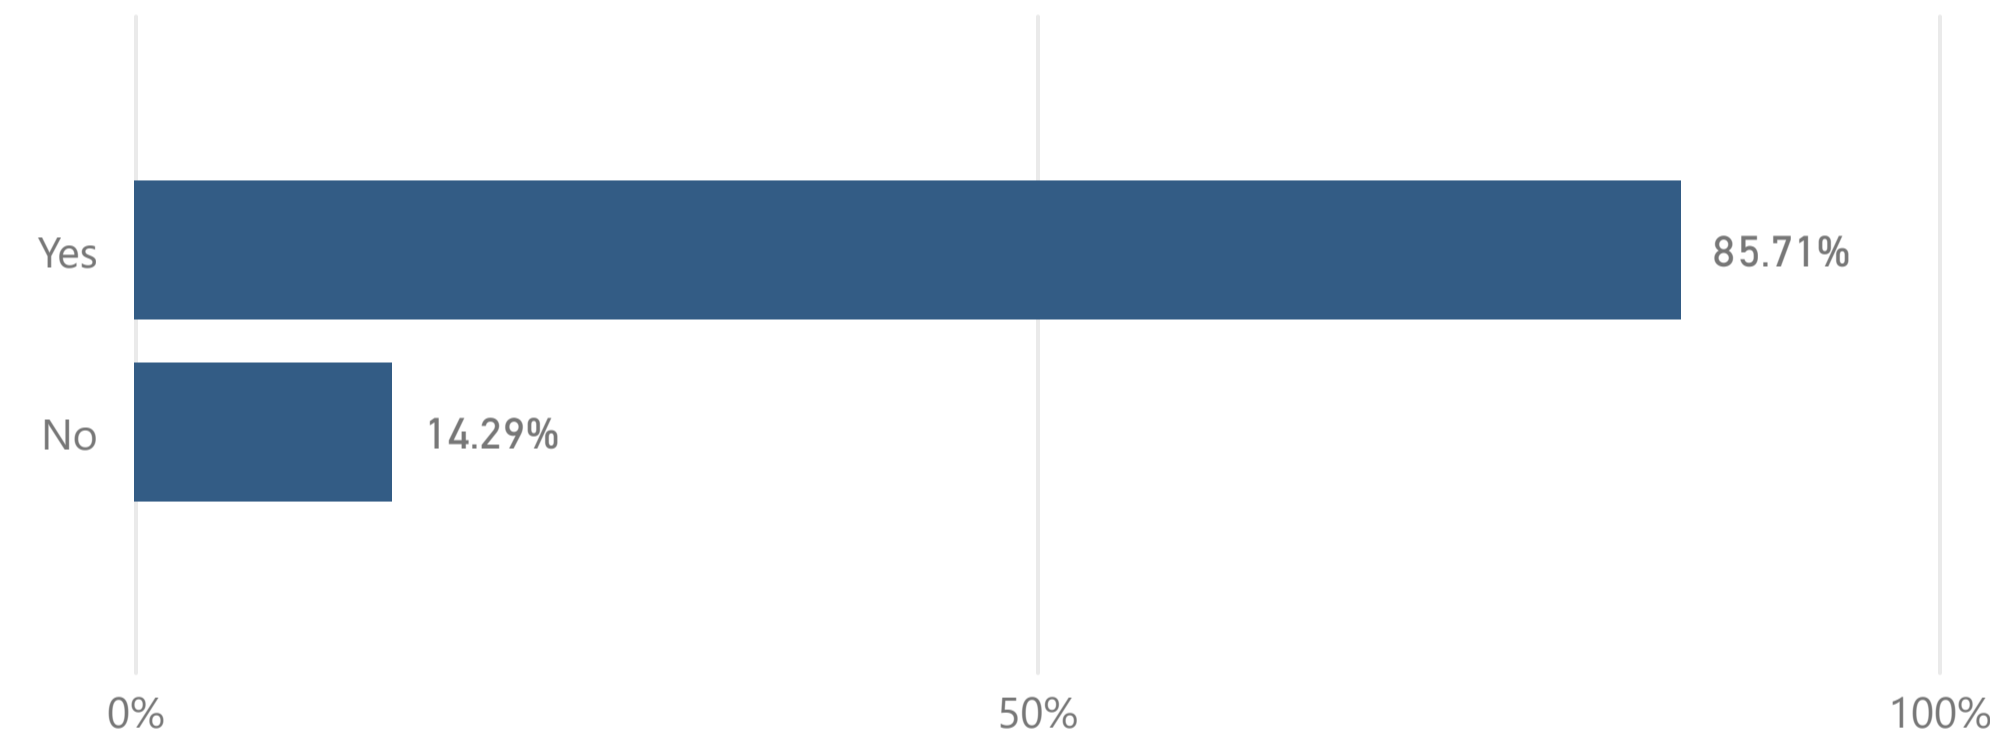

Academic Year
2022-2023

Major
Computer Science

Gender
All

Race
All

Age
All

Citizenship
All

Total Degrees Awarded
73

Number of Responses
56

Response Rate
76.7%

Count of responses may not sum across academic year, if a student delays their graduation.

If you could start college again, would you enroll at MTSU?