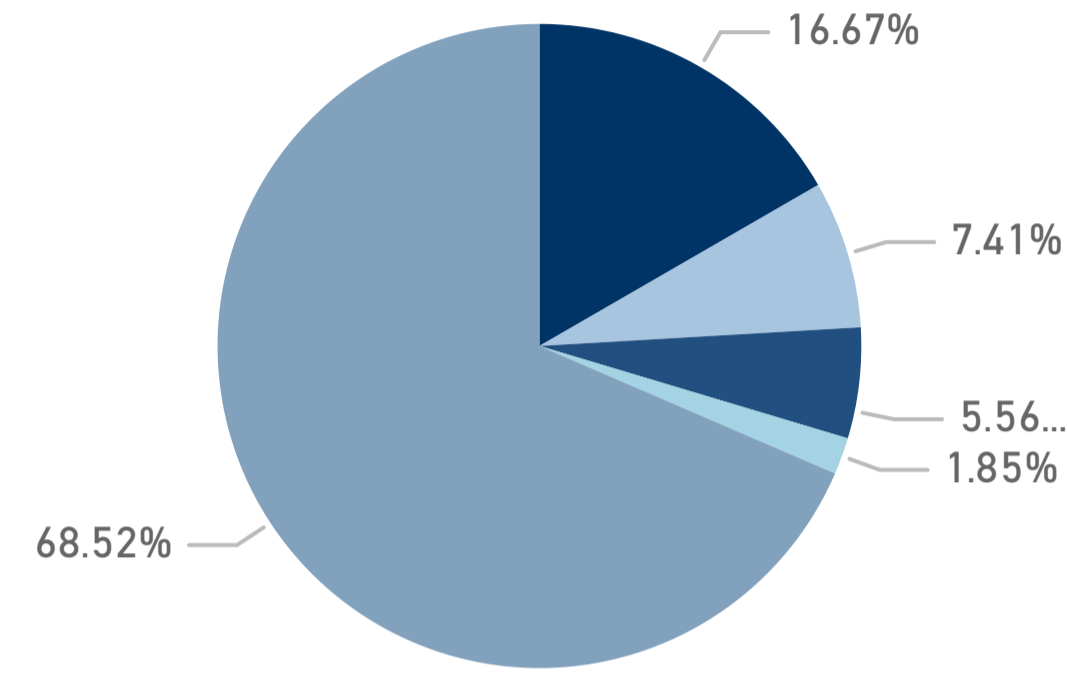

Response Rate  
**76.7%**

*Count of responses may not sum across academic year, if a student delays their graduation.*

If you could start college again, would you enroll at MTSU?

If you could choose your major again, would you choose same one?

- Asian
- Black or African A...
- Hispanic/Latino
- Other (please spe...
- White

- 24 or under
- 25-30
- 31-35
- 36 or over

- U.S.