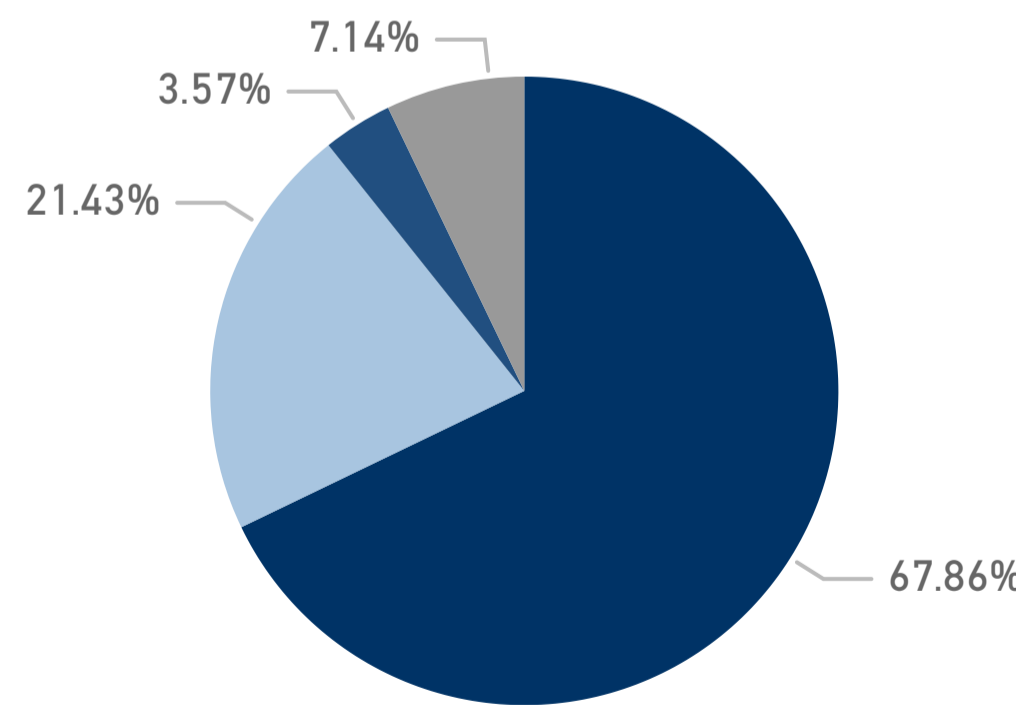

Response Rate  
**76.7%**

*Count of responses may not sum across academic year, if a student delays their graduation.*

If you could start college again, would you enroll at MTSU?

If you could choose your major again, would you choose same one?

- Asian
- Black or African A...
- Hispanic/Latino
- Other (please spe...
- White

- 24 or under
- 25-30
- 31-35
- 36 or over

- U.S.