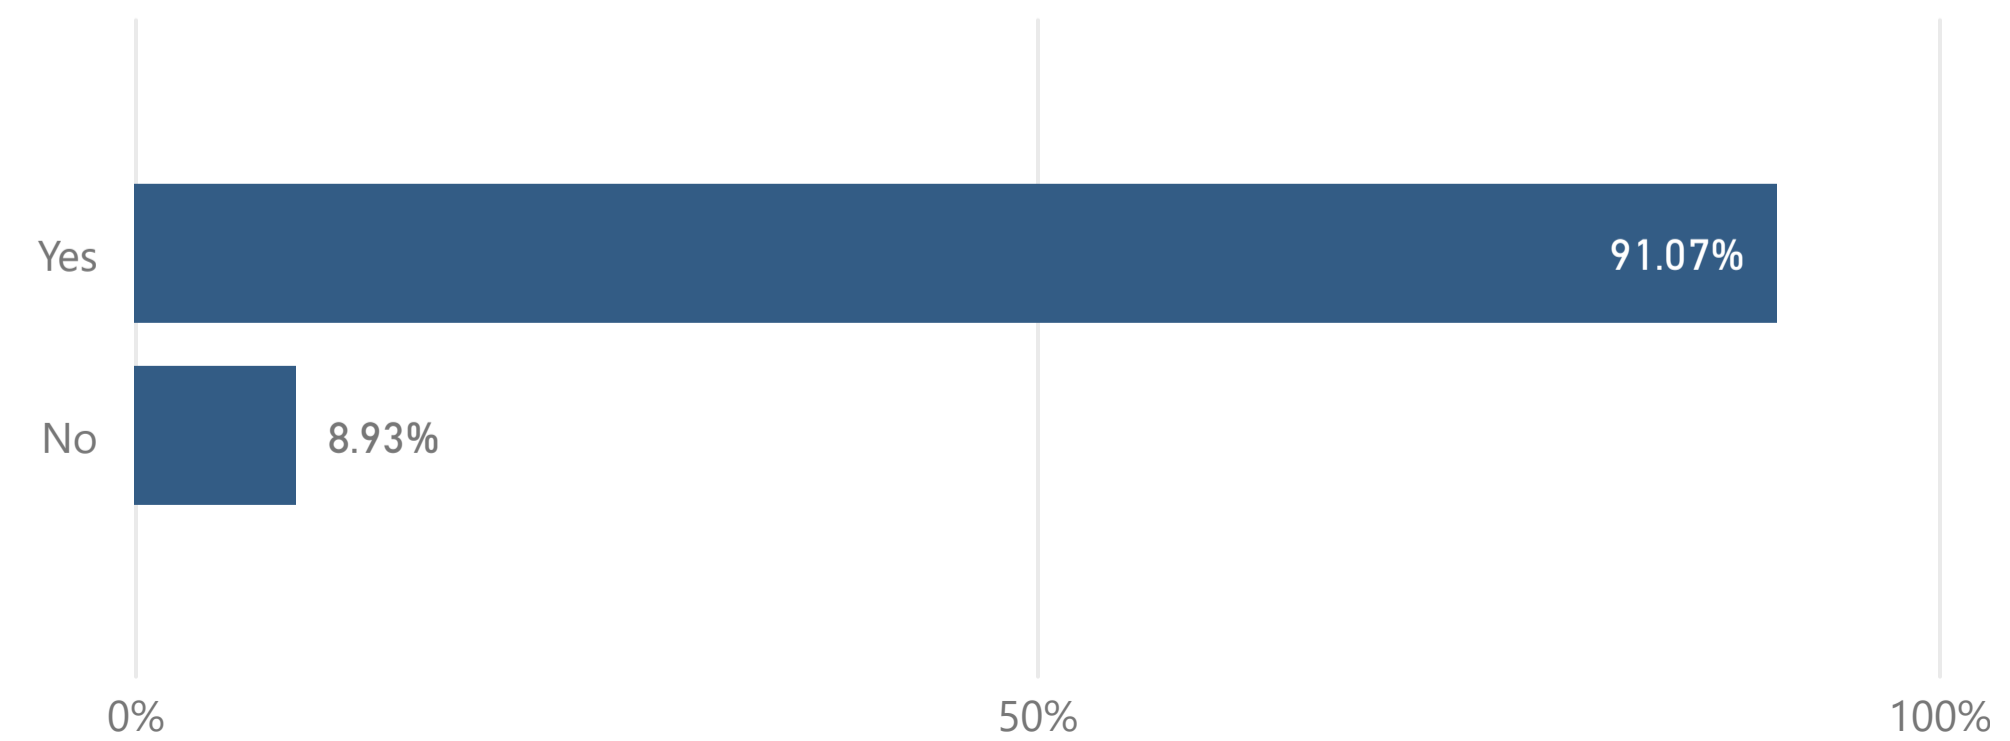

Academic Year  
2022-2023

Major  
Computer Science

Gender  
All

Race  
All

Age  
All

Citizenship  
All

Total Degrees Awarded  
**73**

Number of Responses  
**56**

- Asian
- Black or African A...
- Hispanic/Latino
- Other (please spe...
- White

- 24 or under
- 25-30
- 31-35
- 36 or over

- U.S.