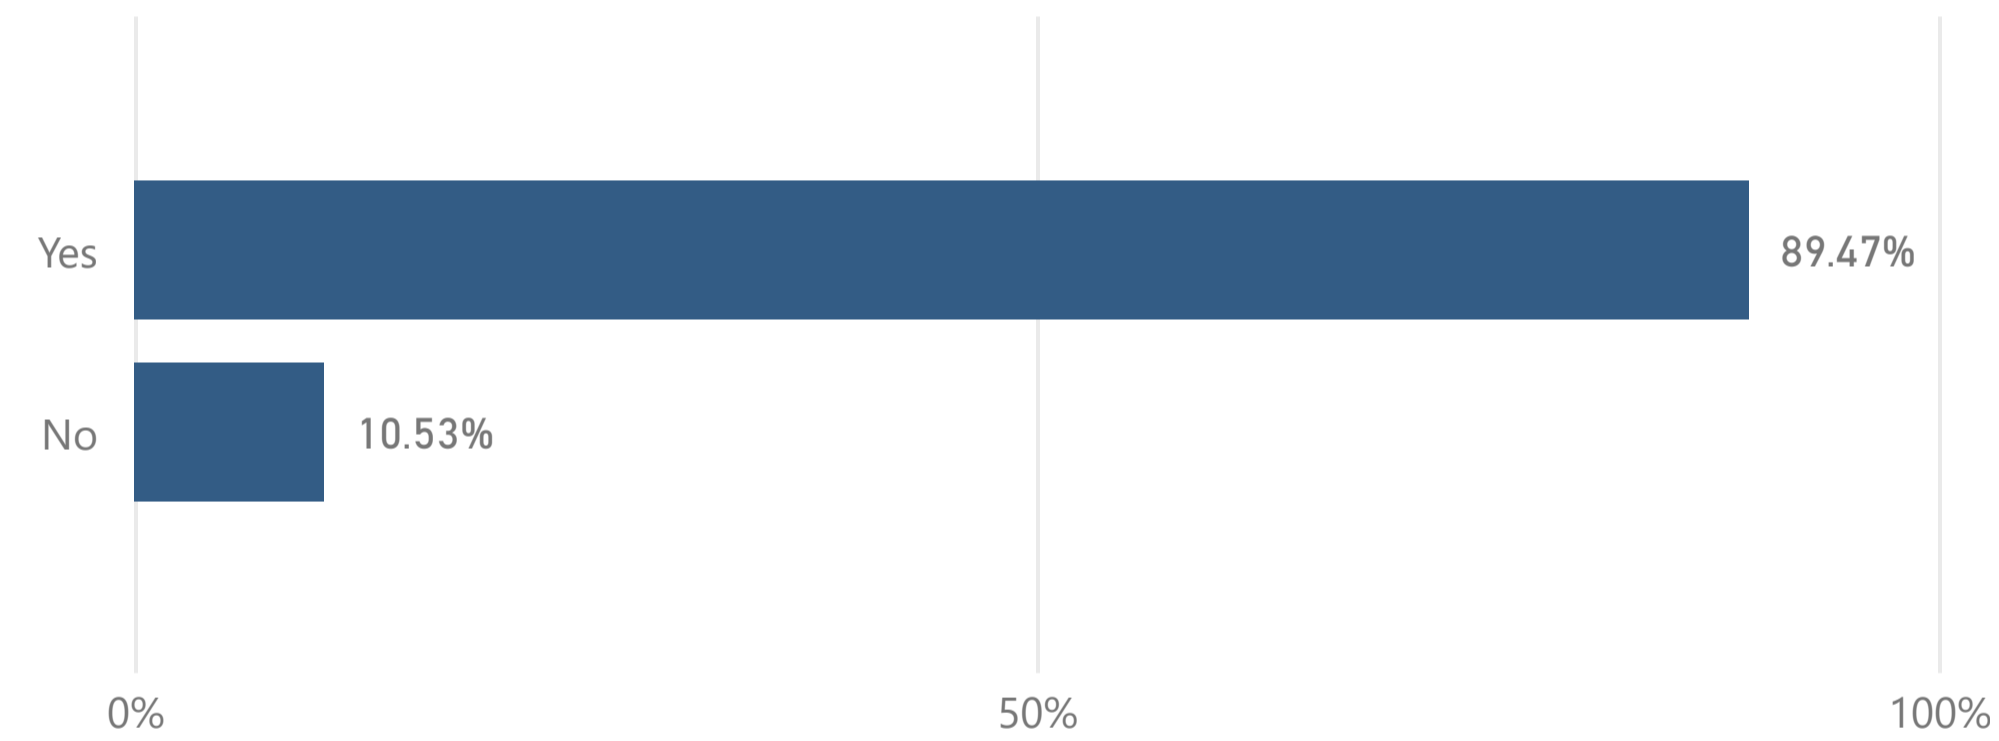

Graduating Senior Survey

[Data Definitions](#) | [About the Data](#)

Academic Year	College	Major	Gender	Race	Age	Citizenship
2020-2021	Behavioral and Hea...	Family & Consumer Studies	All	All	All	All

Count of responses may not sum across academic year, if a student delays their graduation.

If you could start college again, would you enroll at MTSU?

If you could choose your major again, would you choose same one?

- Black or African A...
- Other (please spe...
- White

- 24 or under
- 25-30

- College
- Behavioral and H...