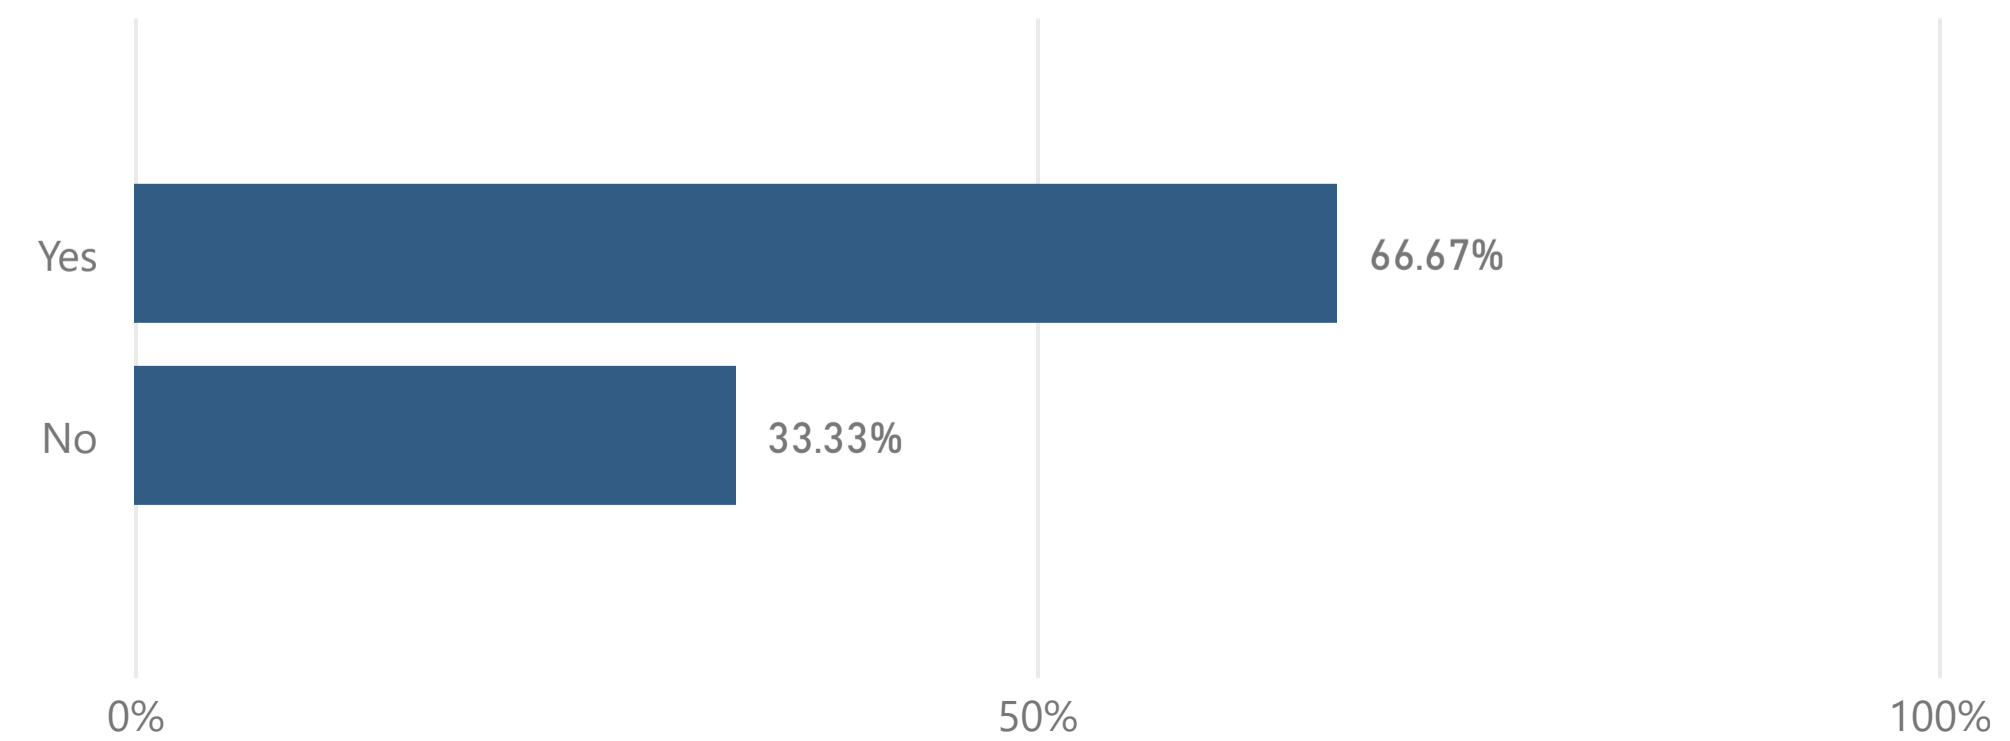

Academic Year  
2022-2023

Major  
Interior Design

Gender  
All

Race  
All

Age  
All

Citizenship  
All

Total Degrees Awarded  
**17**

Number of Responses  
**12**

- Asian
- Hispanic/Latino
- White