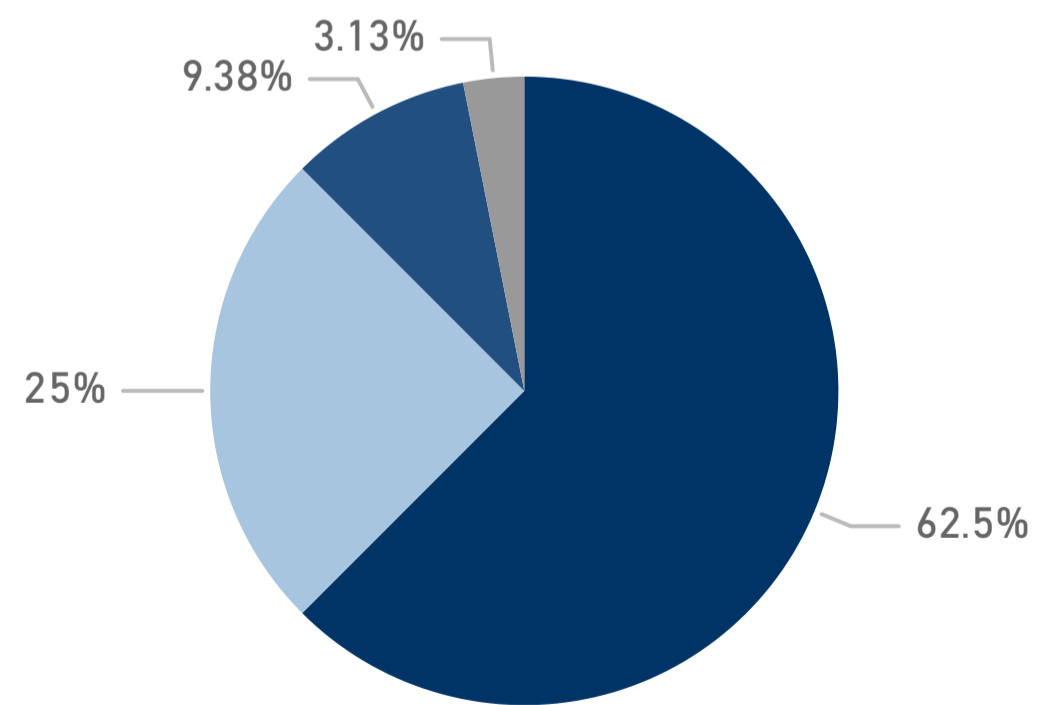

Response Rate  
**62.7%**

*Count of responses may not sum across academic year, if a student delays their graduation.*

If you could start college again, would you enroll at MTSU?

If you could choose your major again, would you choose same one?

- Asian
- Black or African A...
- Hispanic/Latino
- Native Hawaiian ...
- Other (please spe...
- White

- 24 or under
- 25-30
- 31-35
- 36 or over

- Other
- U.S.