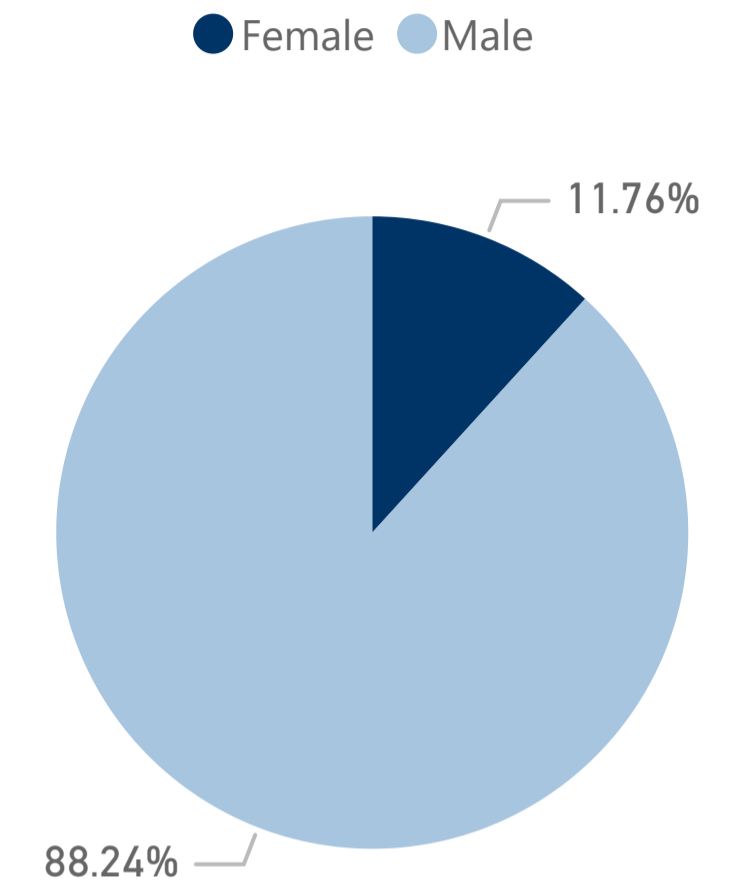

Response Rate  
**62.7%**

*Count of responses may not sum across academic year, if a student delays their graduation.*

If you could start college again, would you enroll at MTSU?

If you could choose your major again, would you choose same one?

- Asian
- Black or African A...
- Hispanic/Latino
- Native Hawaiian ...
- Other (please spe...
- White

- 24 or under
- 25-30
- 31-35
- 36 or over

- Other
- U.S.