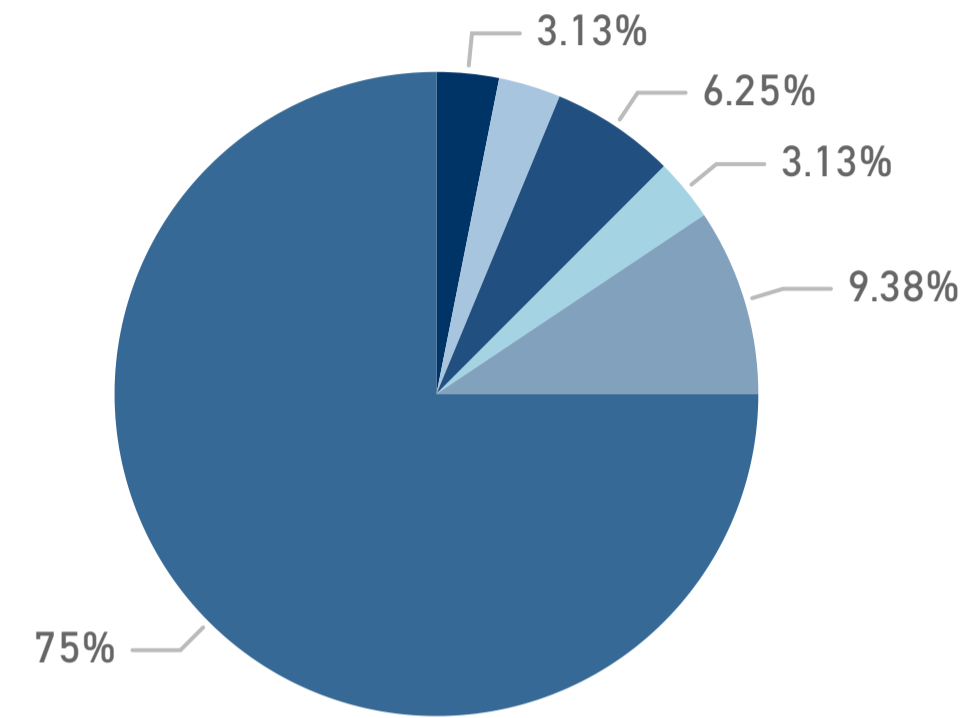

Response Rate  
**62.7%**

*Count of responses may not sum across academic year, if a student delays their graduation.*

If you could start college again, would you enroll at MTSU?

If you could choose your major again, would you choose same one?

- Asian
- Black or African A...
- Hispanic/Latino
- Native Hawaiian ...
- Other (please spe...
- White

- 24 or under
- 25-30
- 31-35
- 36 or over

- Other
- U.S.