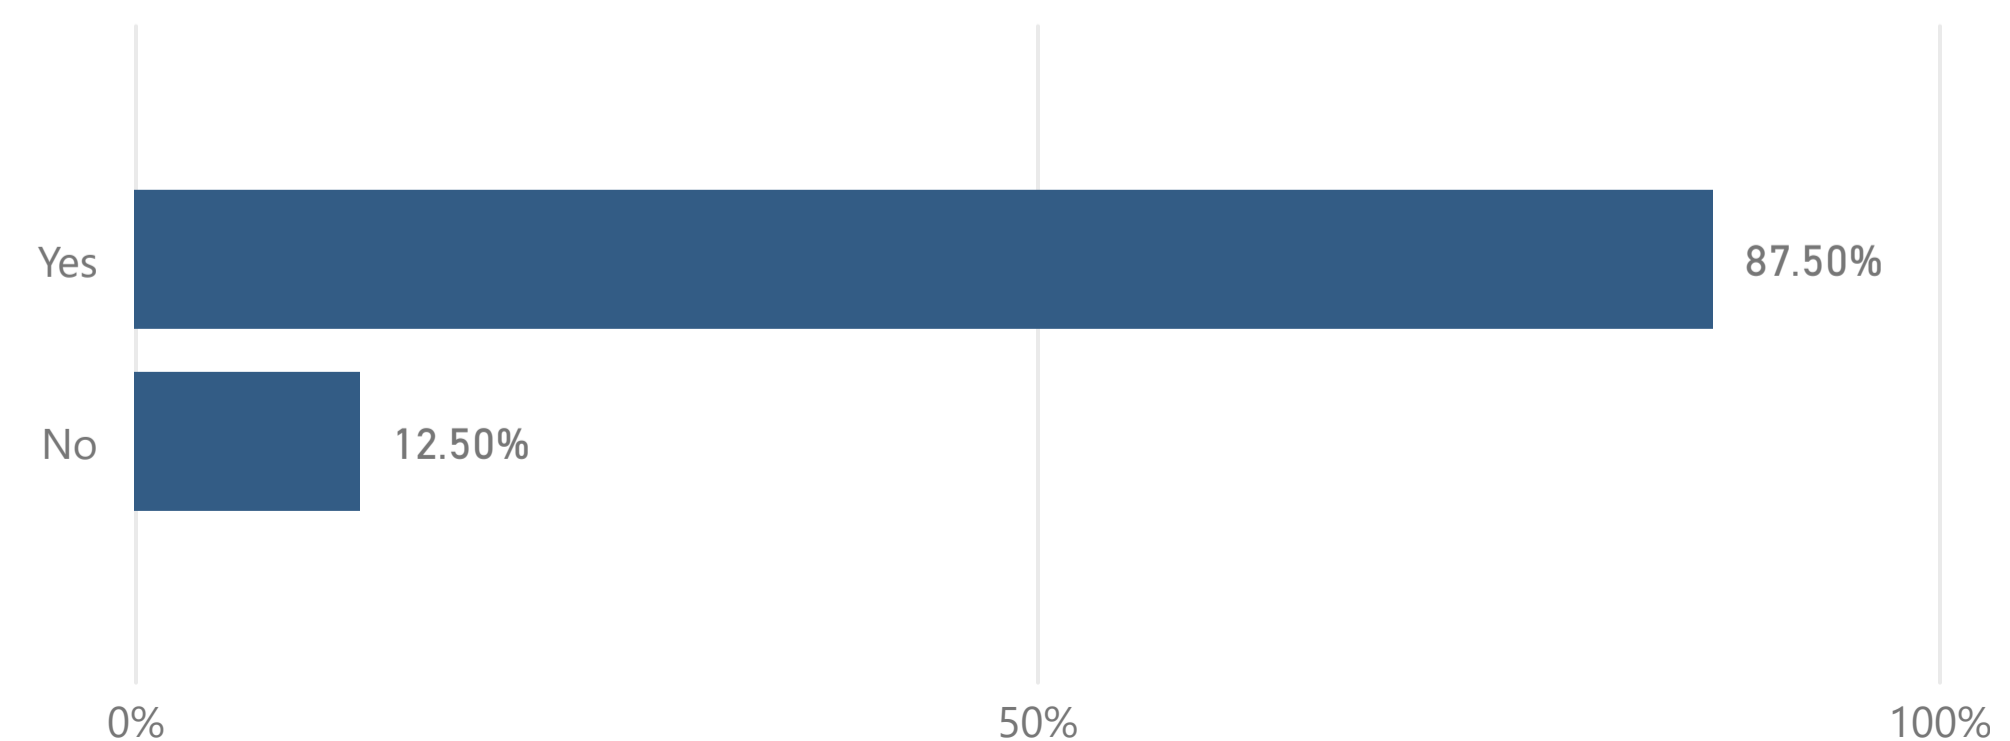

Academic Year  
2022-2023

Major  
Mechatronics Engineering

Gender  
All

Race  
All

Age  
All

Citizenship  
All

Total Degrees Awarded  
**51**

Number of Responses  
**32**

- Asian
- Black or African A...
- Hispanic/Latino
- Native Hawaiian ...
- Other (please spe...
- White

- 24 or under
- 25-30
- 31-35
- 36 or over

- Other
- U.S.