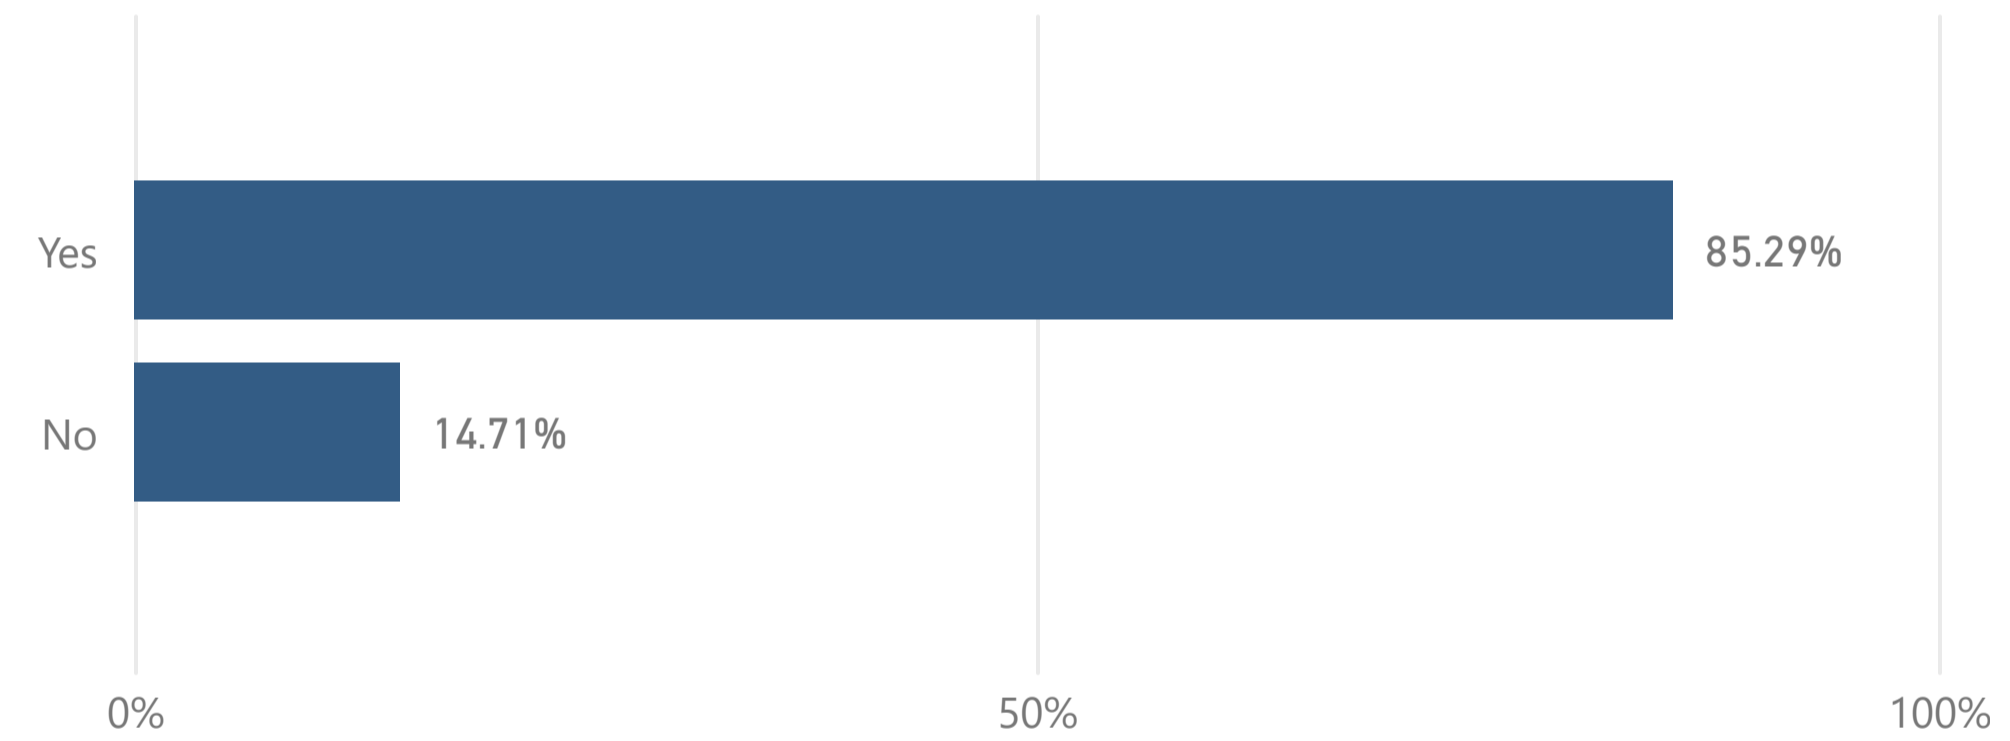

Academic Year	Major	Gender	Race	Age	Citizenship
2022-2023	Music	All	All	All	All

Total Degrees Awarded	Number of Responses	Response Rate
38	34	89.5%

Count of responses may not sum across academic year, if a student delays their graduation.

If you could start college again, would you enroll at MTSU?

If you could choose your major again, would you choose same one?

- Black or African A...
- Hispanic/Latino
- Other (please spe...
- White