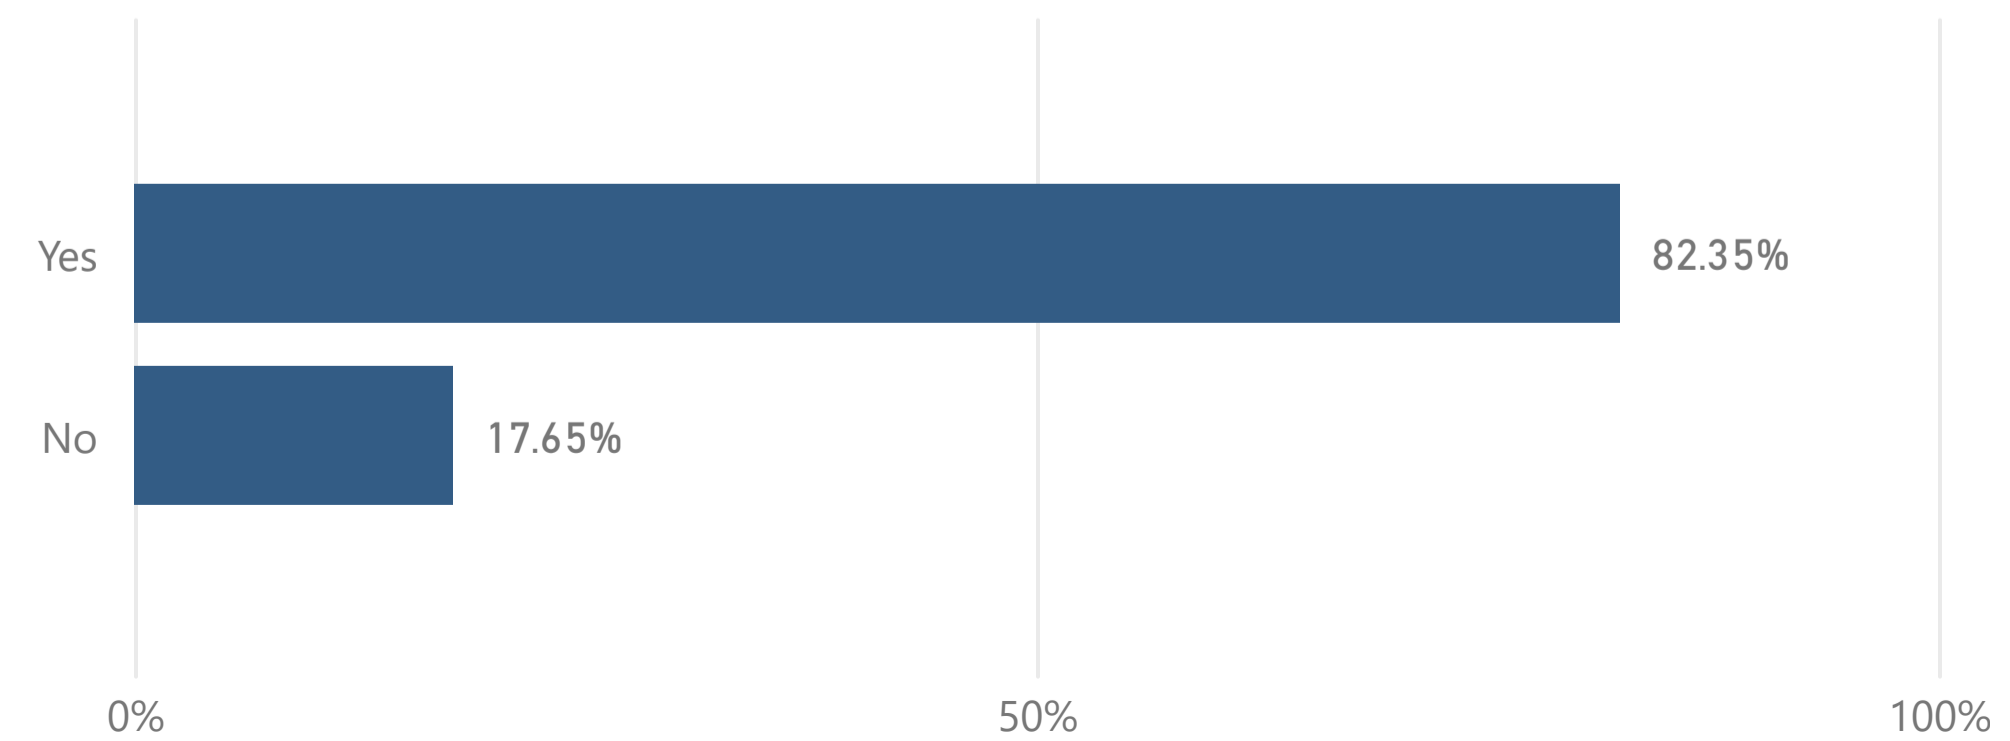

Academic Year	Major	Gender	Race	Age	Citizenship
2022-2023	Music	All	All	All	All

Total Degrees Awarded	Number of Responses	Response Rate
38	34	89.5%

Count of responses may not sum across academic year, if a student delays their graduation.

If you could start college again, would you enroll at MTSU?

If you could choose your major again, would you choose same one?

- Black or African A...
- Hispanic/Latino
- Other (please spe...
- White