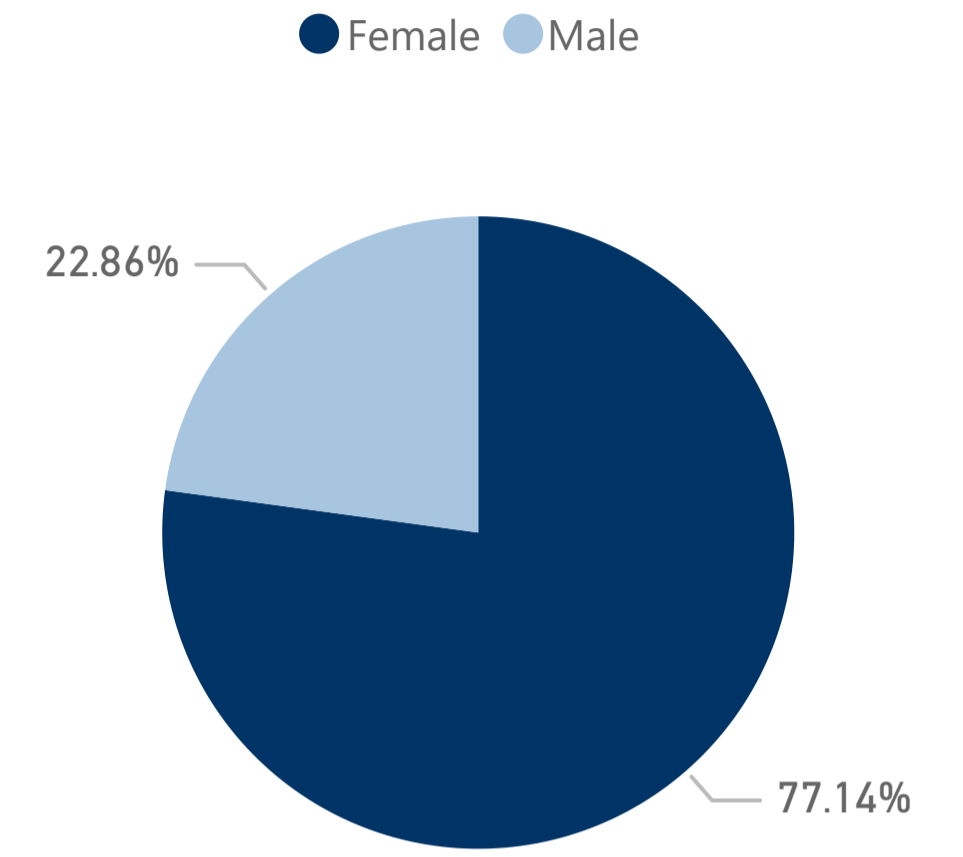

Response Rate  
**82.9%**

*Count of responses may not sum across academic year, if a student delays their graduation.*

If you could start college again, would you enroll at MTSU?

If you could choose your major again, would you choose same one?

- Asian
- Black or African A...
- Hispanic/Latino
- Other (please spe...
- White

- 24 or under
- 25-30
- 31-35
- 36 or over

- U.S.