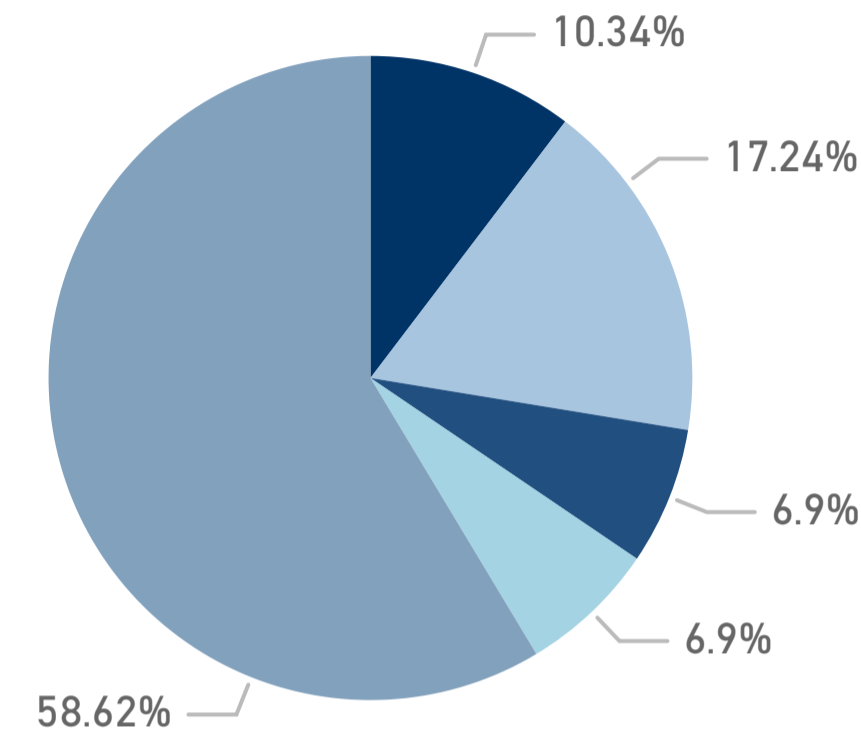

Academic Year  
2022-2023

Major  
Nutrition & Food Science

Gender  
All

Race  
All

Age  
All

Citizenship  
All

Total Degrees Awarded  
**35**

Number of Responses  
**29**

Response Rate  
**82.9%**

*Count of responses may not sum across academic year, if a student delays their graduation.*

If you could start college again, would you enroll at MTSU?

If you could choose your major again, would you choose same one?

- Asian
- Black or African A...
- Hispanic/Latino
- Other (please spe...
- White

- 24 or under
- 25-30
- 31-35
- 36 or over

- U.S.