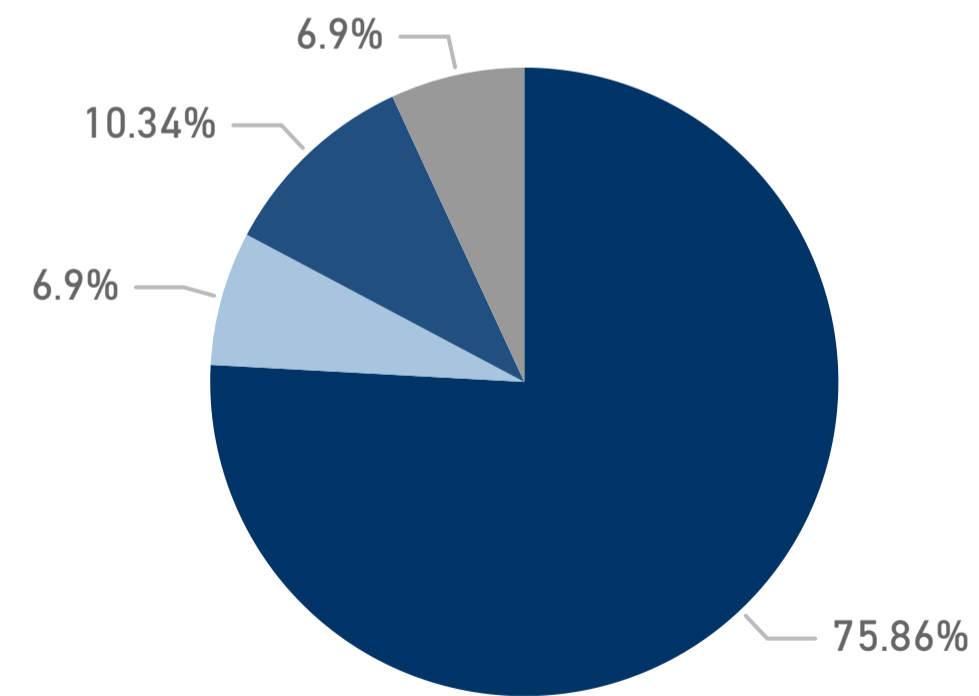

Academic Year  
2022-2023

Major  
Nutrition & Food Science

Gender  
All

Race  
All

Age  
All

Citizenship  
All

Total Degrees Awarded  
**35**

Number of Responses  
**29**

Response Rate  
**82.9%**

*Count of responses may not sum across academic year, if a student delays their graduation.*

If you could start college again, would you enroll at MTSU?

If you could choose your major again, would you choose same one?

- Asian
- Black or African A...
- Hispanic/Latino
- Other (please spe...
- White

- 24 or under
- 25-30
- 31-35
- 36 or over

- U.S.