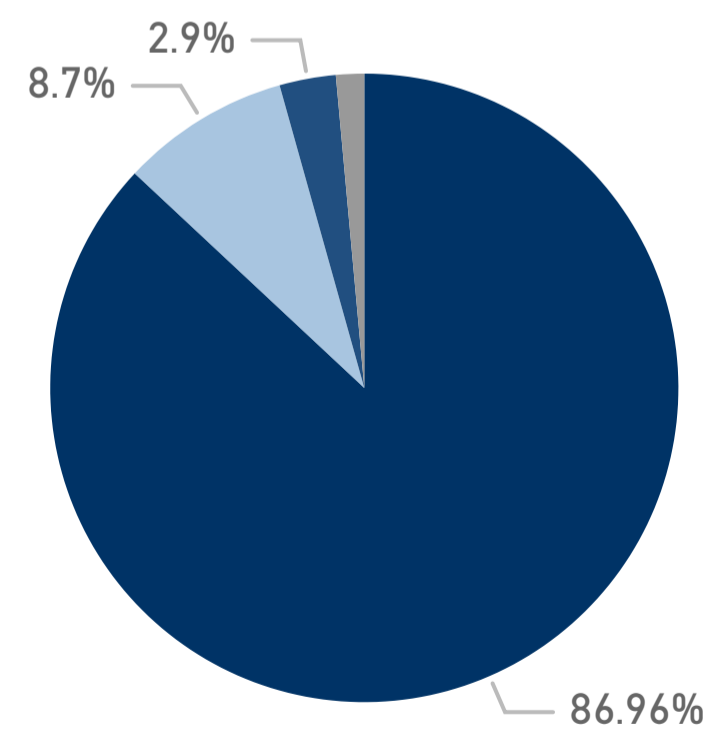

Response Rate
90.8%

Count of responses may not sum across academic year, if a student delays their graduation.

If you could start college again, would you enroll at MTSU?

If you could choose your major again, would you choose same one?

- American Indian
- Asian
- Black or African A...
- Hispanic/Latino
- Other (please spe...
- White

- 24 or under
- 25-30
- 31-35
- 36 or over

- Female
- Male

- U.S.