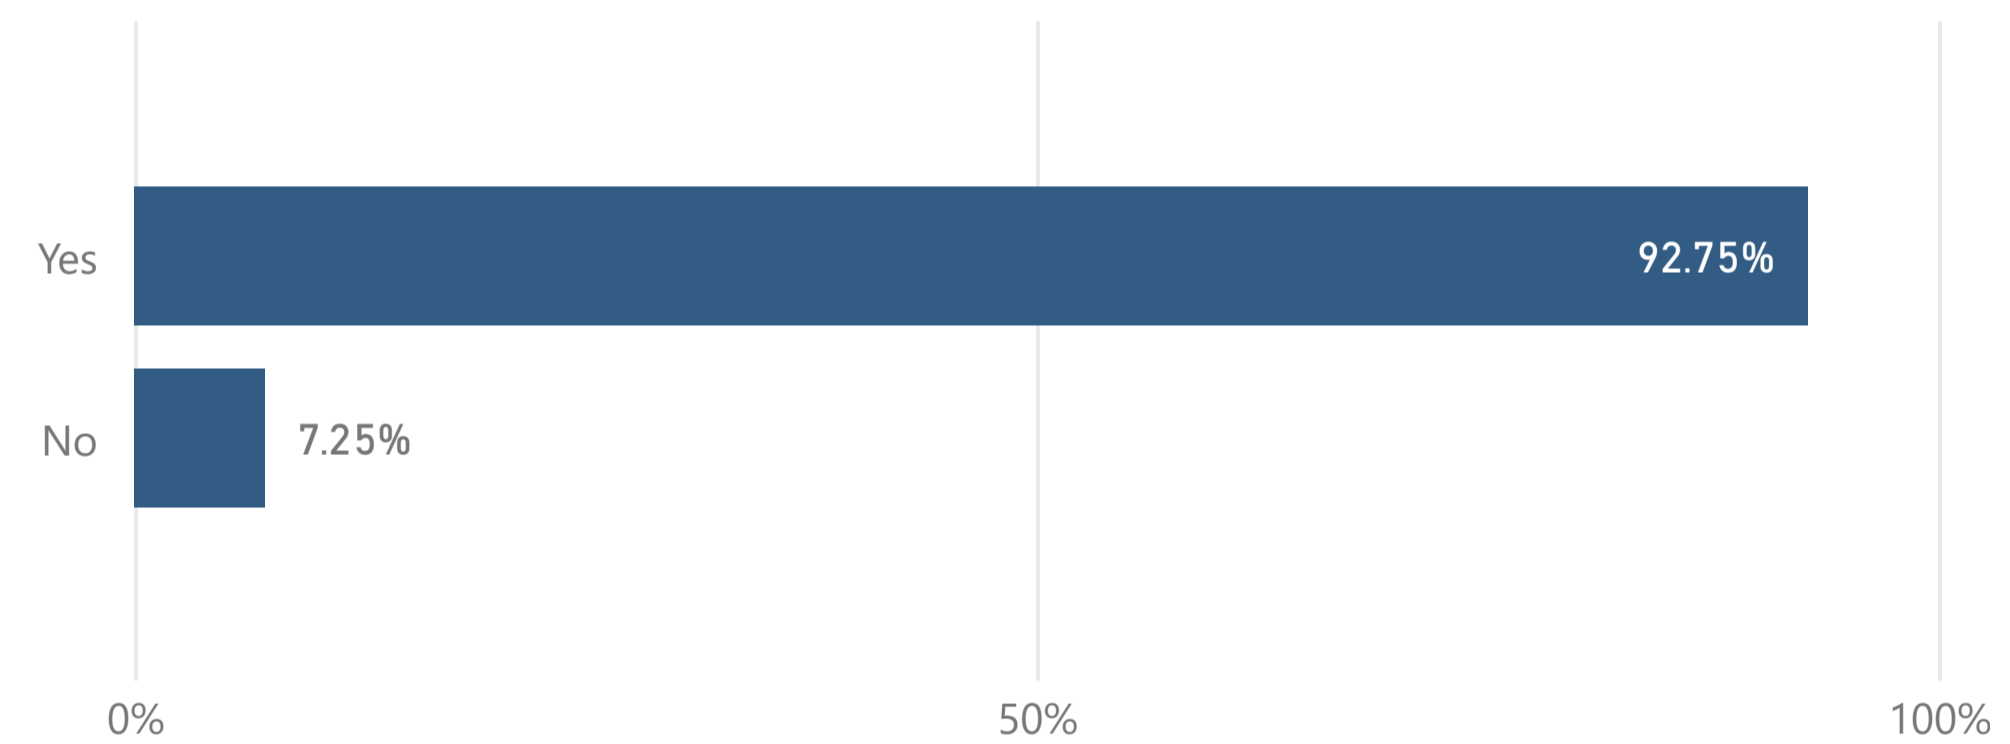

Academic Year
2022-2023

Major
Nursing

Gender
All

Race
All

Age
All

Citizenship
All

Total Degrees Awarded
76

Number of Responses
69

Response Rate
90.8%

Count of responses may not sum across academic year, if a student delays their graduation.

If you could start college again, would you enroll at MTSU?

If you could choose your major again, would you choose same one?

- American Indian
- Asian
- Black or African A...
- Hispanic/Latino
- Other (please spe...
- White

- 24 or under
- 25-30
- 31-35
- 36 or over

- Female
- Male

- U.S.