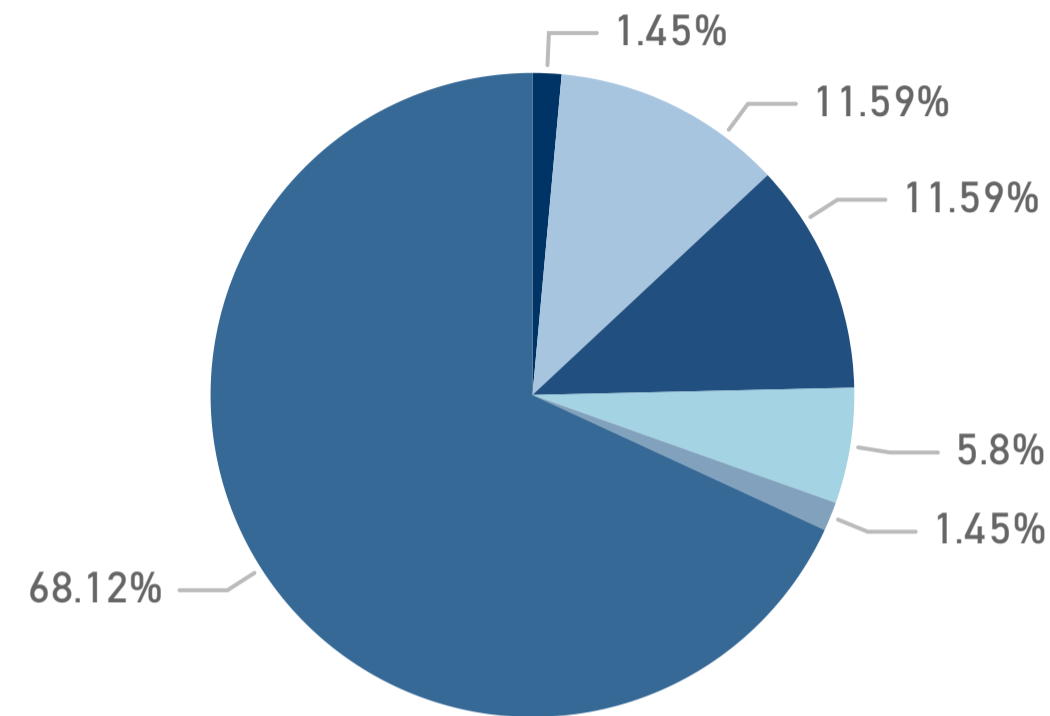

Response Rate
90.8%

Count of responses may not sum across academic year, if a student delays their graduation.

If you could start college again, would you enroll at MTSU?

If you could choose your major again, would you choose same one?

- American Indian
- Asian
- Black or African A...
- Hispanic/Latino
- Other (please spe...
- White

- 24 or under
- 25-30
- 31-35
- 36 or over

- Female
- Male

- U.S.