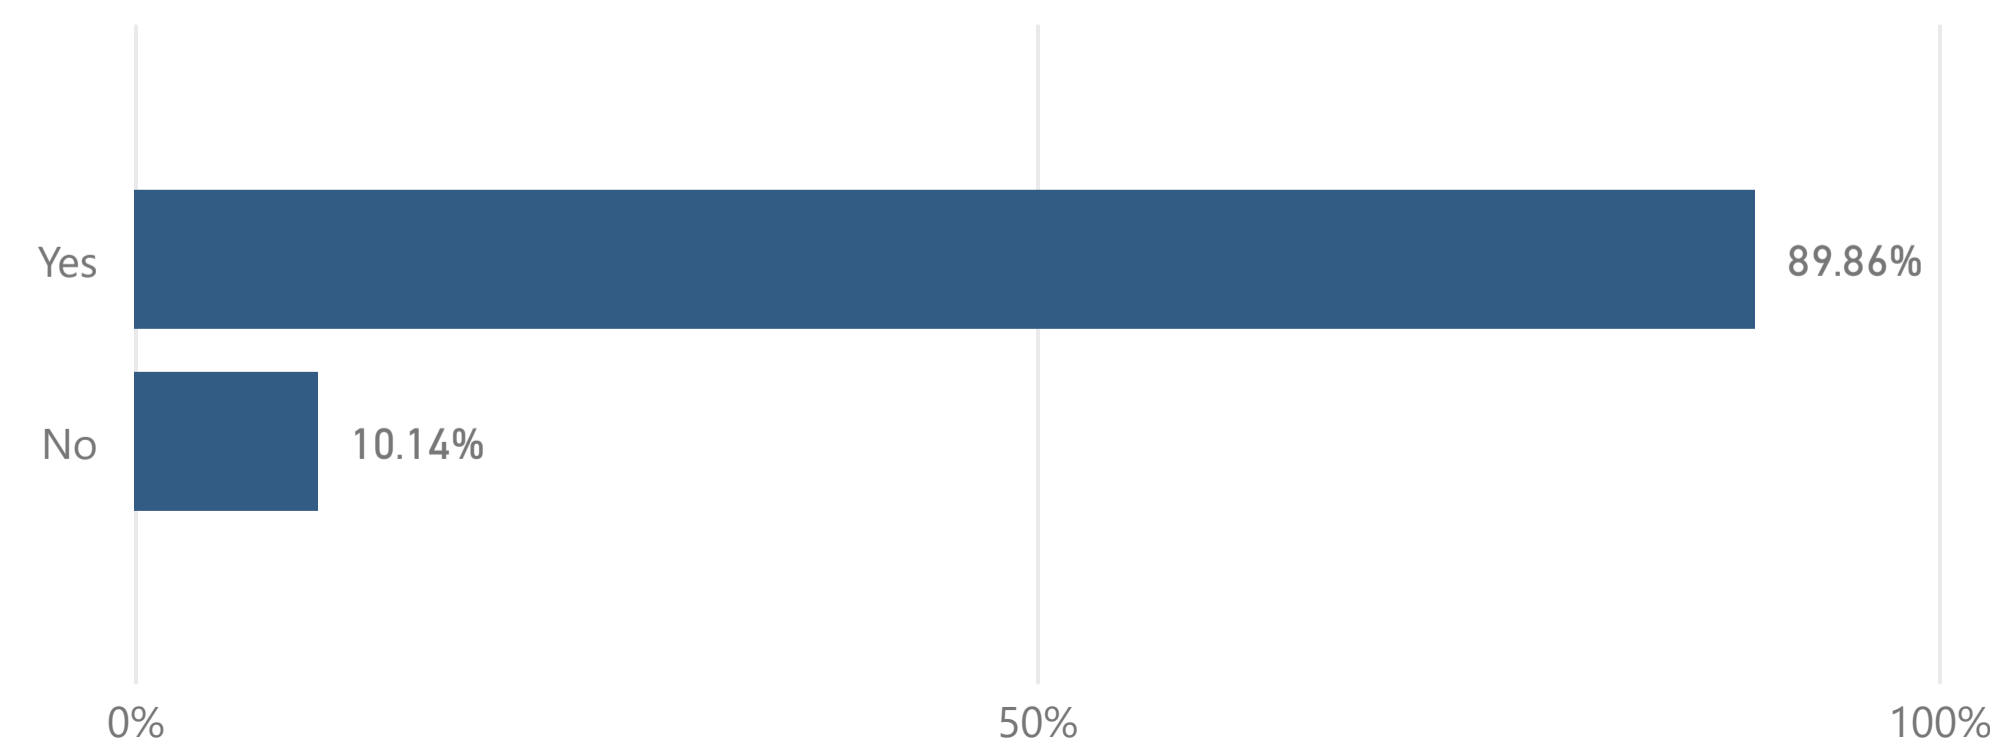

Academic Year
2022-2023

Major
Nursing

Gender
All

Race
All

Age
All

Citizenship
All

Total Degrees Awarded
76

Number of Responses
69

- American Indian
- Asian
- Black or African A...
- Hispanic/Latino
- Other (please spe...
- White

- 24 or under
- 25-30
- 31-35
- 36 or over

- Female
- Male

- U.S.