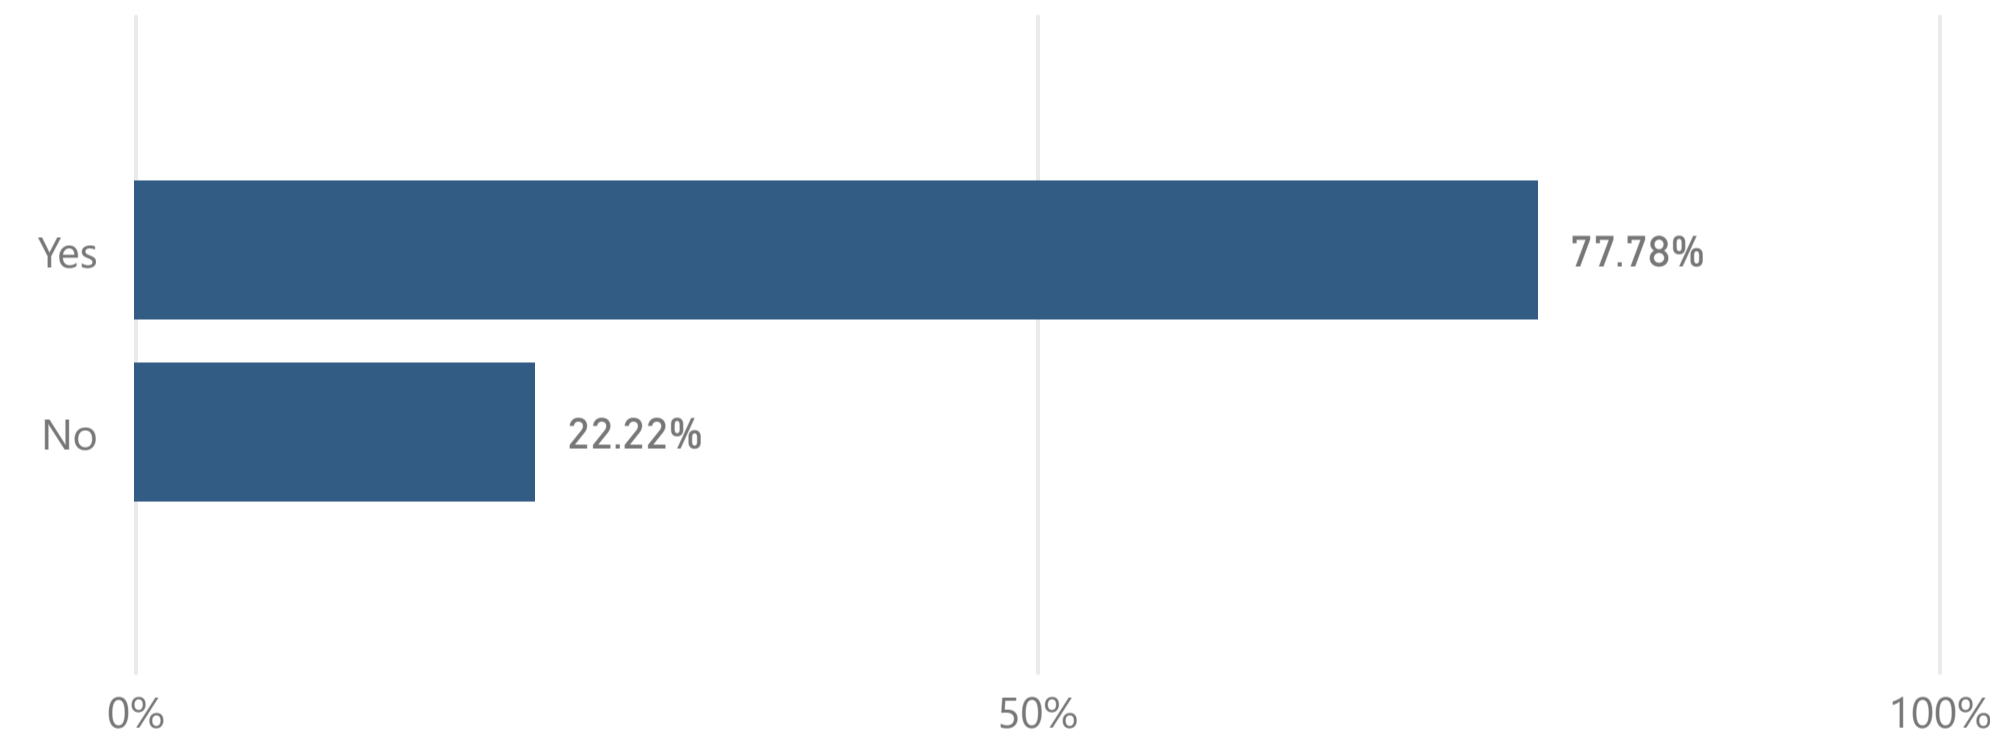

Academic Year
2022-2023

Major
Theatre

Gender
All

Race
All

Age
All

Citizenship
All

Total Degrees Awarded
22

Number of Responses
18

Response Rate
81.8%

Count of responses may not sum across academic year, if a student delays their graduation.

If you could start college again, would you enroll at MTSU?