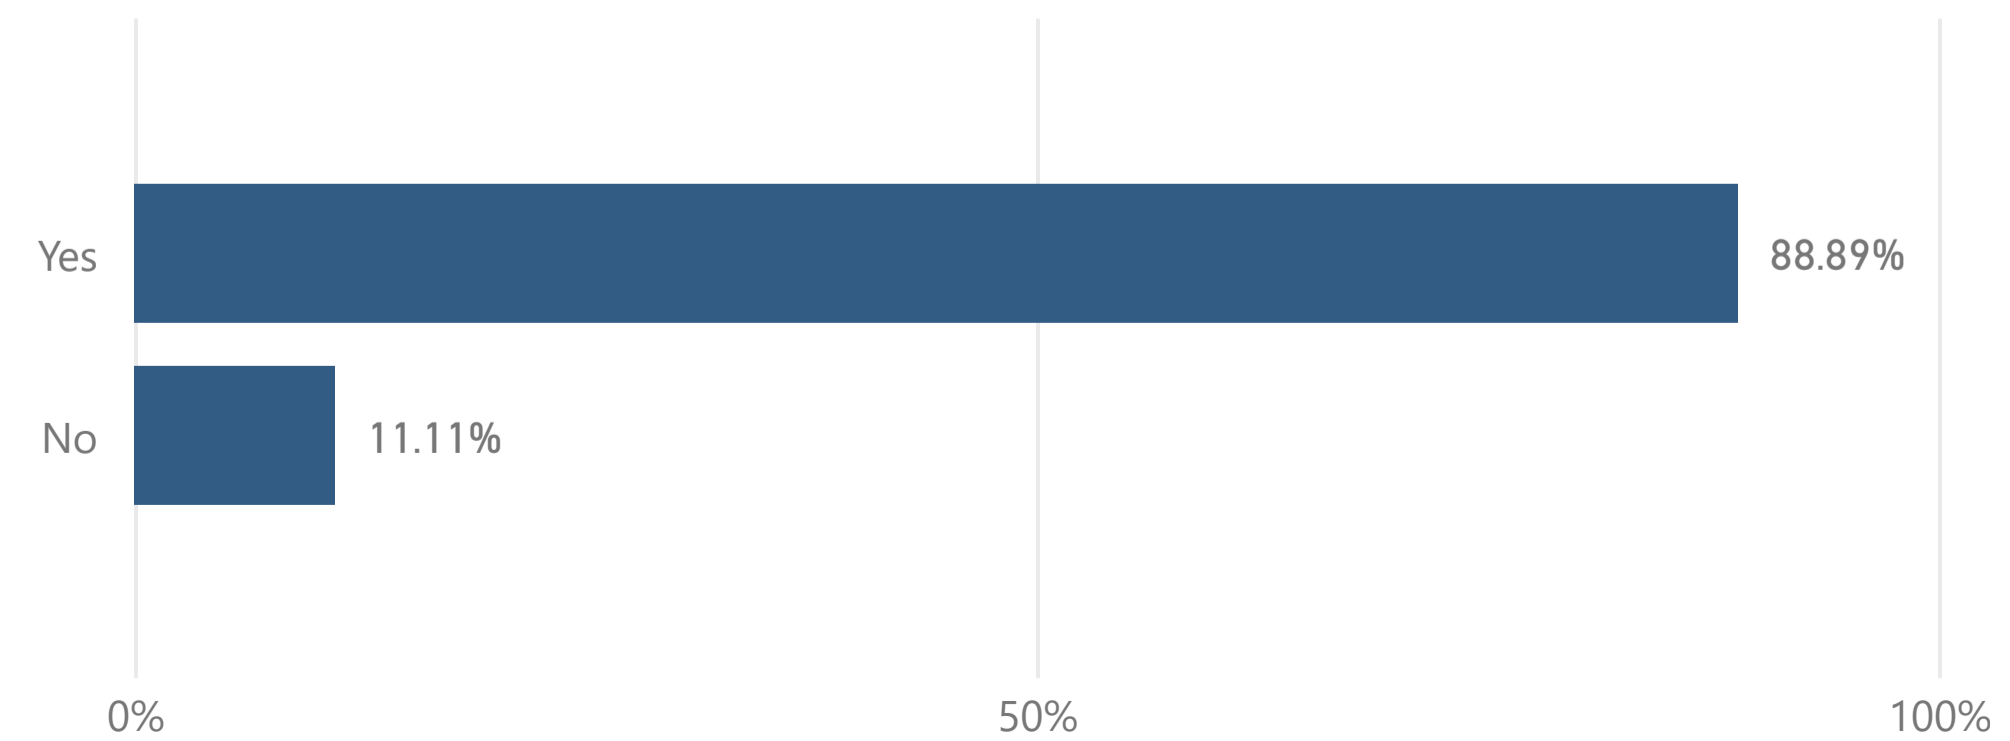

Academic Year
2022-2023

Major
Theatre

Gender
All

Race
All

Age
All

Citizenship
All

Total Degrees Awarded
22

Number of Responses
18

- Black or African A...
- Hispanic/Latino
- White